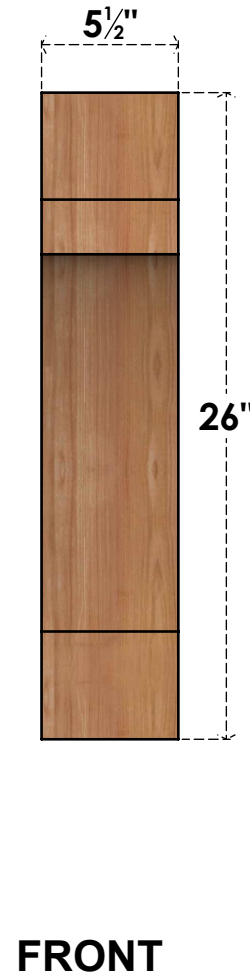

BRC06X14X26MRC00SWR

5 1/2"W X 14"D X 26"H MERCED SMOOTH BRACE, WESTERN RED CEDAR

EKENA MILLWORK
 2300 WEST MAIN ST.
 CLARKSVILLE, TX 75426
 TOLL FREE: 866-607-0453
 WWW.EKENAMILLWORK.COM

NOTES

1. INSTALLATION TO BE COMPLETED IN ACCORDANCE WITH MANUFACTURER'S SPECIFICATIONS.
2. DRAWING MAY NOT BE TO SCALE
3. THIS DRAWING IS INTENDED FOR DESIGN AND PLANNING PURPOSES ONLY.
4. ALL INFORMATION CONTAINED HEREIN WAS CURRENT AT THE TIME OF DEVELOPMENT BUT MUST BE REVIEWED AND APPROVED BY THE PRODUCT MANUFACTURER TO BE CONSIDERED ACCURATE.
5. PRODUCTS ARE NOT KILN DRIED. THIS ITEM IS UNIQUE AND WILL CONTAIN THE NATURAL VARIATIONS THAT THE WOOD SPECIES OFFERS. THIS MAY RESULT IN VARIATIONS UP TO 1/4"