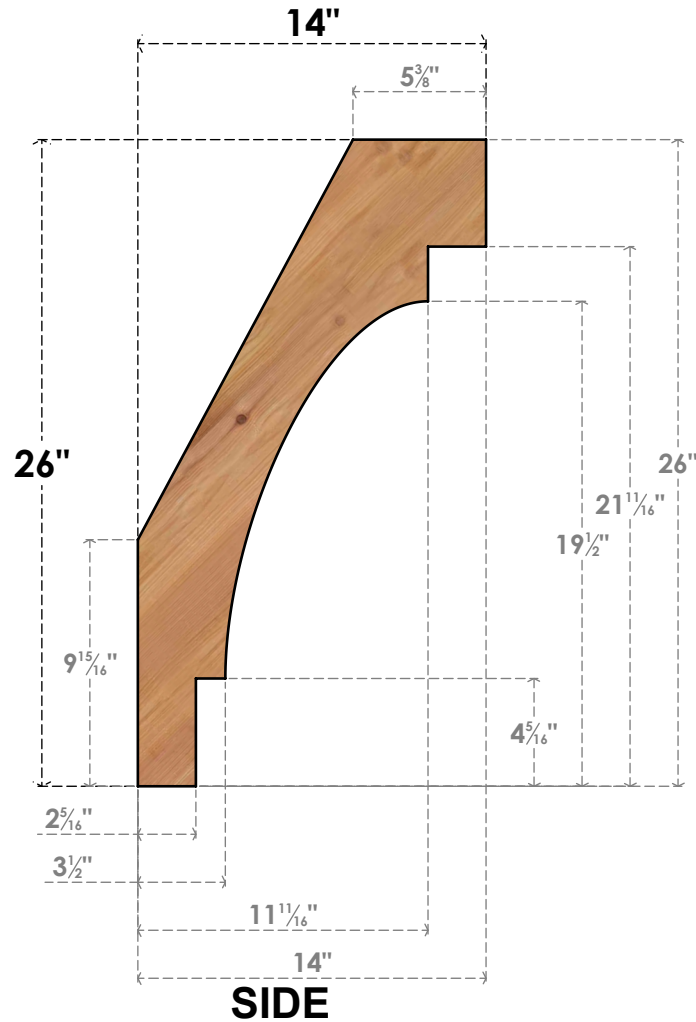

BRC06X14X26MRC00SWR

5 1/2"W X 14"D X 26"H MERCED SMOOTH BRACE, WESTERN RED CEDAR

EKENA MILLWORK
 2300 WEST MAIN ST.
 CLARKSVILLE, TX 75426
 TOLL FREE: 866-607-0453
 WWW.EKENAMILLWORK.COM

NOTES

1. INSTALLATION TO BE COMPLETED IN ACCORDANCE WITH MANUFACTURER'S SPECIFICATIONS.
2. DRAWING MAY NOT BE TO SCALE
3. THIS DRAWING IS INTENDED FOR DESIGN AND PLANNING PURPOSES ONLY.
4. ALL INFORMATION CONTAINED HEREIN WAS CURRENT AT THE TIME OF DEVELOPMENT BUT MUST BE REVIEWED AND APPROVED BY THE PRODUCT MANUFACTURER TO BE CONSIDERED ACCURATE.
5. PRODUCTS ARE NOT KILN DRIED. THIS ITEM IS UNIQUE AND WILL CONTAIN THE NATURAL VARIATIONS THAT THE WOOD SPECIES OFFERS. THIS MAY RESULT IN VARIATIONS UP TO 1/4"